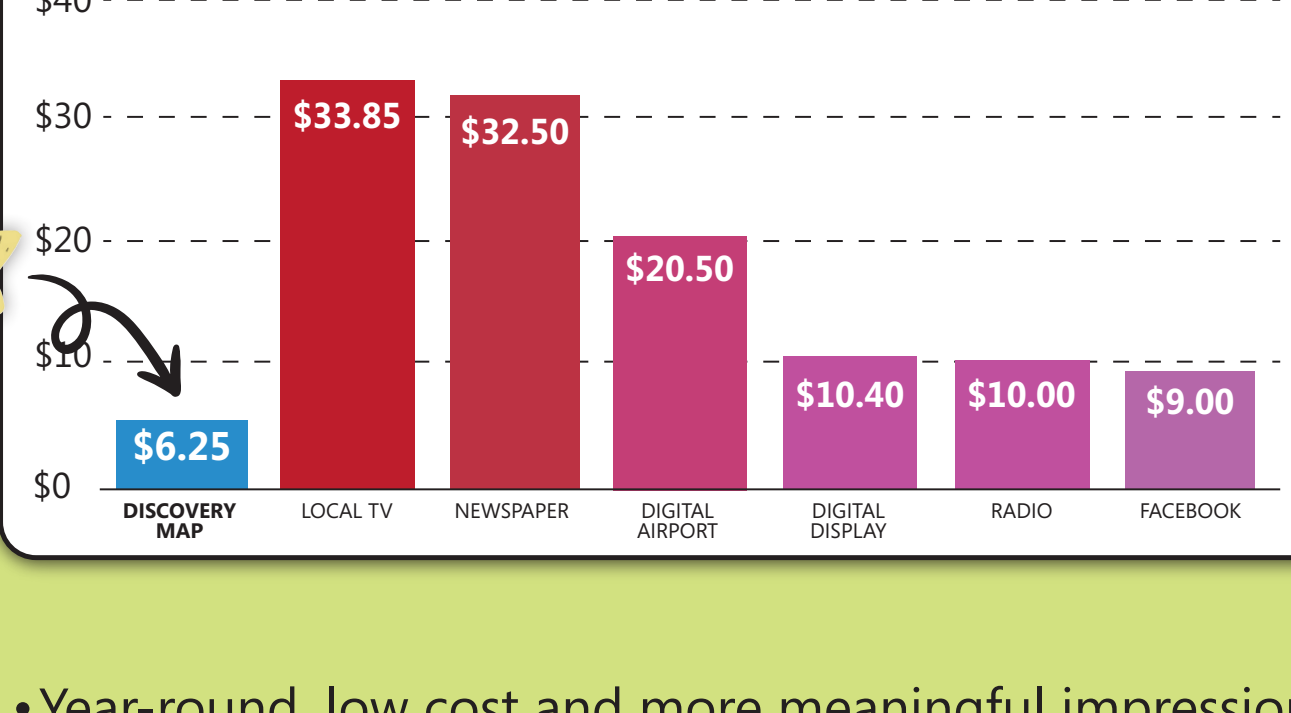

Cost Per Thousand Impressions Across Media

- Year-round, low cost and more meaningful impressions
- Visitors keep our maps throughout their trip, using them to make spending decisions. Some even take them home as keepsakes
- 100,000 printed and distributed hand-drawn maps each year
- Your business location drawn, highlighted & labeled on the map
- Free ad design